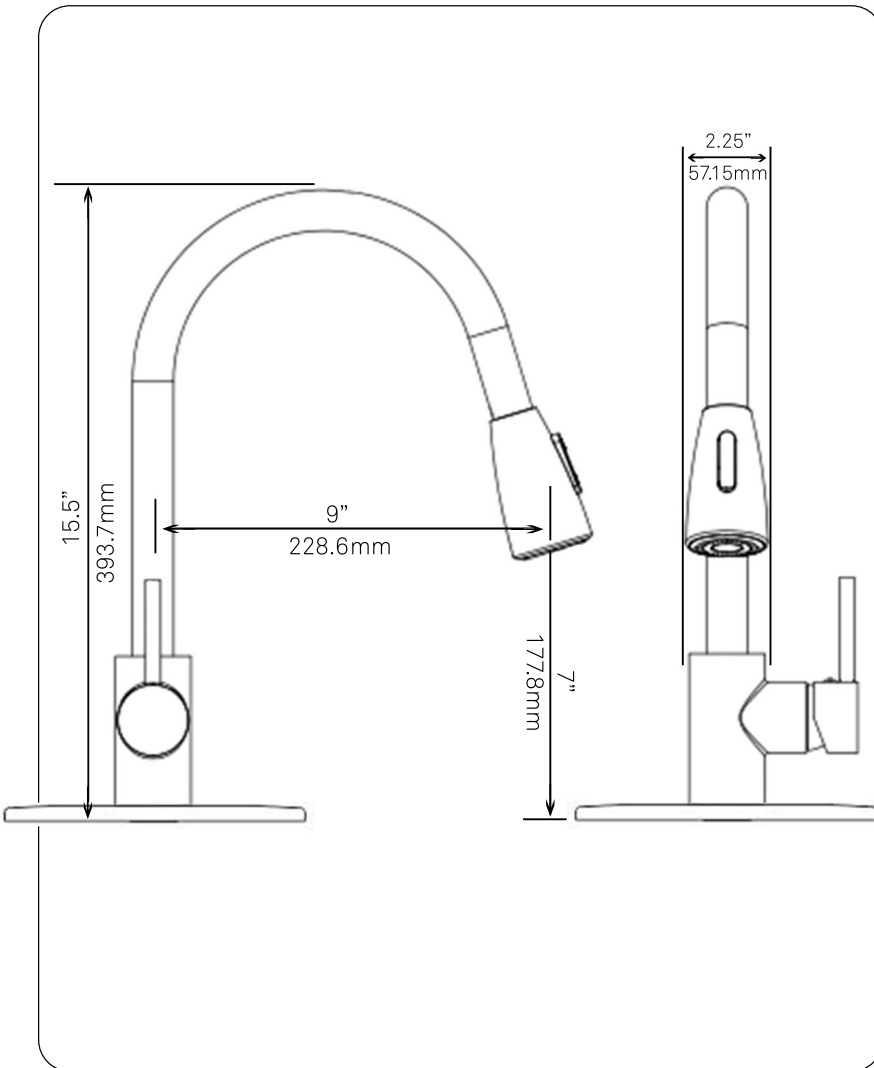

NOTES

Novatto reserves the right (1) to make changes in specifications and materials, and (2) to change or discontinue models, both without notice or obligation. Dimensions are for reference only, see www.NovattoInc.com for finish options and product availability.

Novatto Inc
TOLL FREE 844.404.4242
www.NovattoInc.com